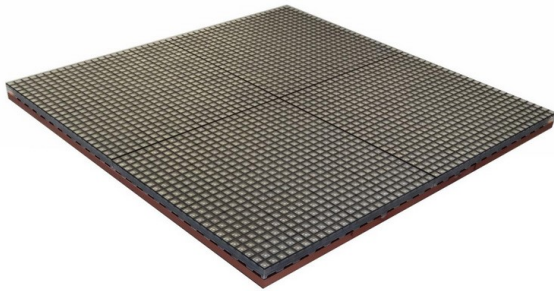

P10.4 LED VIDEO DANCEFLOOR DISPLAY

pixel pitch	10.416mm
resolution	48 x 48 dots
pixel density	9,216 pixels / m ²
LED type	RGB 3in1 SMD3528 or RGB 3in1 SMD3535
brightness	1200 - 2500 nits or 4000 - 5000 nits
maximum load	< 1000 kg / m ²
refresh rate	≥ 1200 Hz
max. power consumption	150W per panel
cabinet size	500mm x 500mm x 75mm
viewing angle	H 120° V 120°
weight	9 kg per panel
greyscale	14 bit
lifetime	> 50,000 hours (to > 70% luminous output)
power supply	AC 190 - 250V 50 - 60 Hz
IP rating	front IP65 rear IP43
working environment	temperature -10°C - +50°C humidity 10 - 90% RH
certification	CE