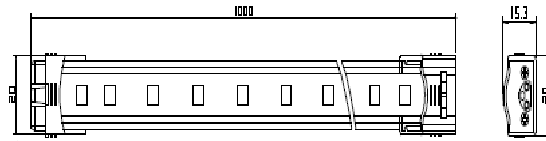

## STRUCTURE DIMENSIONS

## CHARACTERISTICS

<b>Product</b>	<b>Aluminium LED strip Link light</b>	
Mode NO.	FL-BLA48D2	
SIZE( MM)	1000*20*10mm	
	100mm	1.5W
	200mm	3W
	500mm	6W
	1000mm	12W
Wattage		
Material	100% Aluminum base,	
Light Color	RGB/ W/Warm White (WW: 3000-4000K W:5000-6500K	
Work Voltage	DC24V	
LED Angle	120 °	
LED lifespan	50,000 Hours	